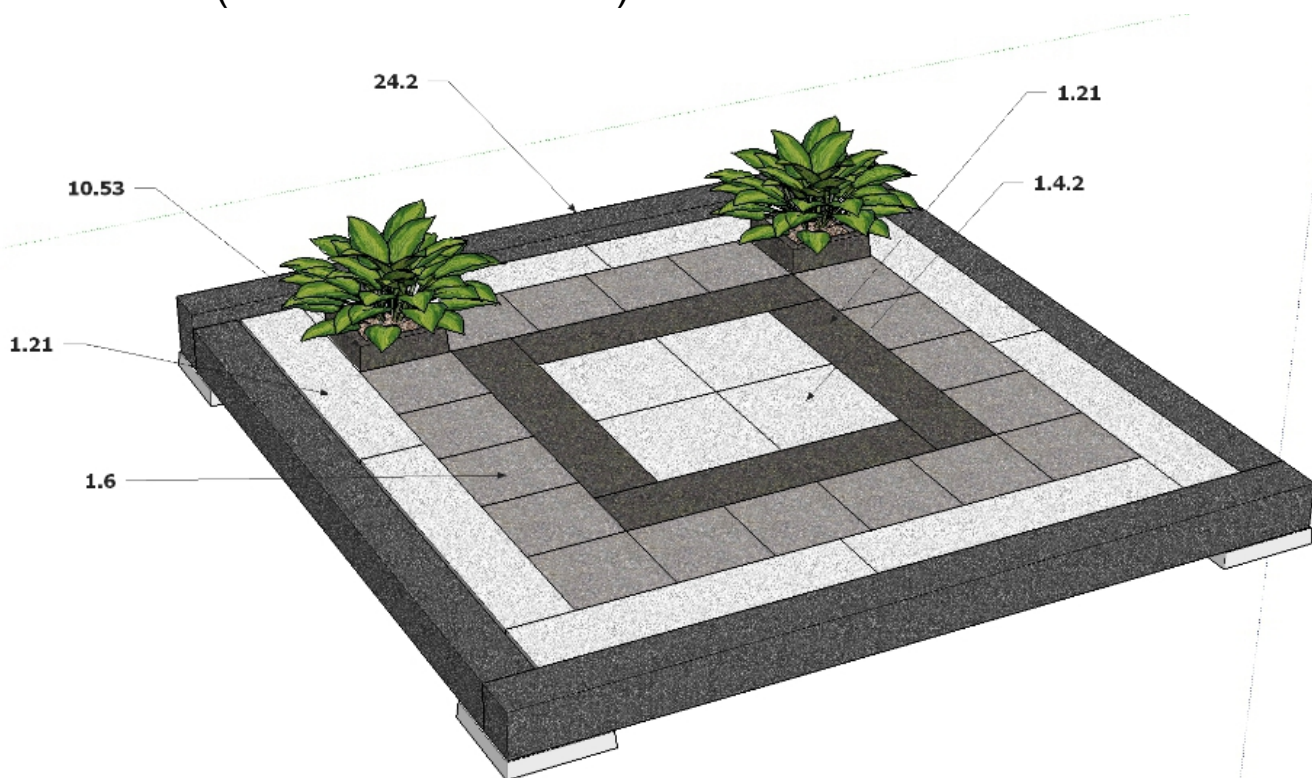

24.4.1

24.4.2

24.4.3

24.4.4

24.4.5

CEMETERY PRODUCTS

Burial ground border 2500 x 2500 mm, 2500 x 1250 mm

CEMETERY PRODUCTS

Burial ground border 2500 x 2500 mm, 2500 x 1250 mm

Cover slabs 1.2 (700 x 550 mm), 1.5 (510 x 510 mm)

CEMETERY PRODUCTS

Burial ground border 2500 x 2500 mm, 2500 x 1250 mm

Cover slabs 1.4.2 (400 x 400 mm), 1.6 (300 x 300 mm), 1.21 (1000 x 200 mm)

Planters 10.53 (300 x 300 x 120 mm)

Burial ground border 24.2 (2500 x 2500 mm) lihvitud, toon L101

CEMETERY PRODUCTS

Burial ground border 24.2 (2500 x 2500 mm)

CEMETERY PRODUCTS

Additional products:

Tombstone stand