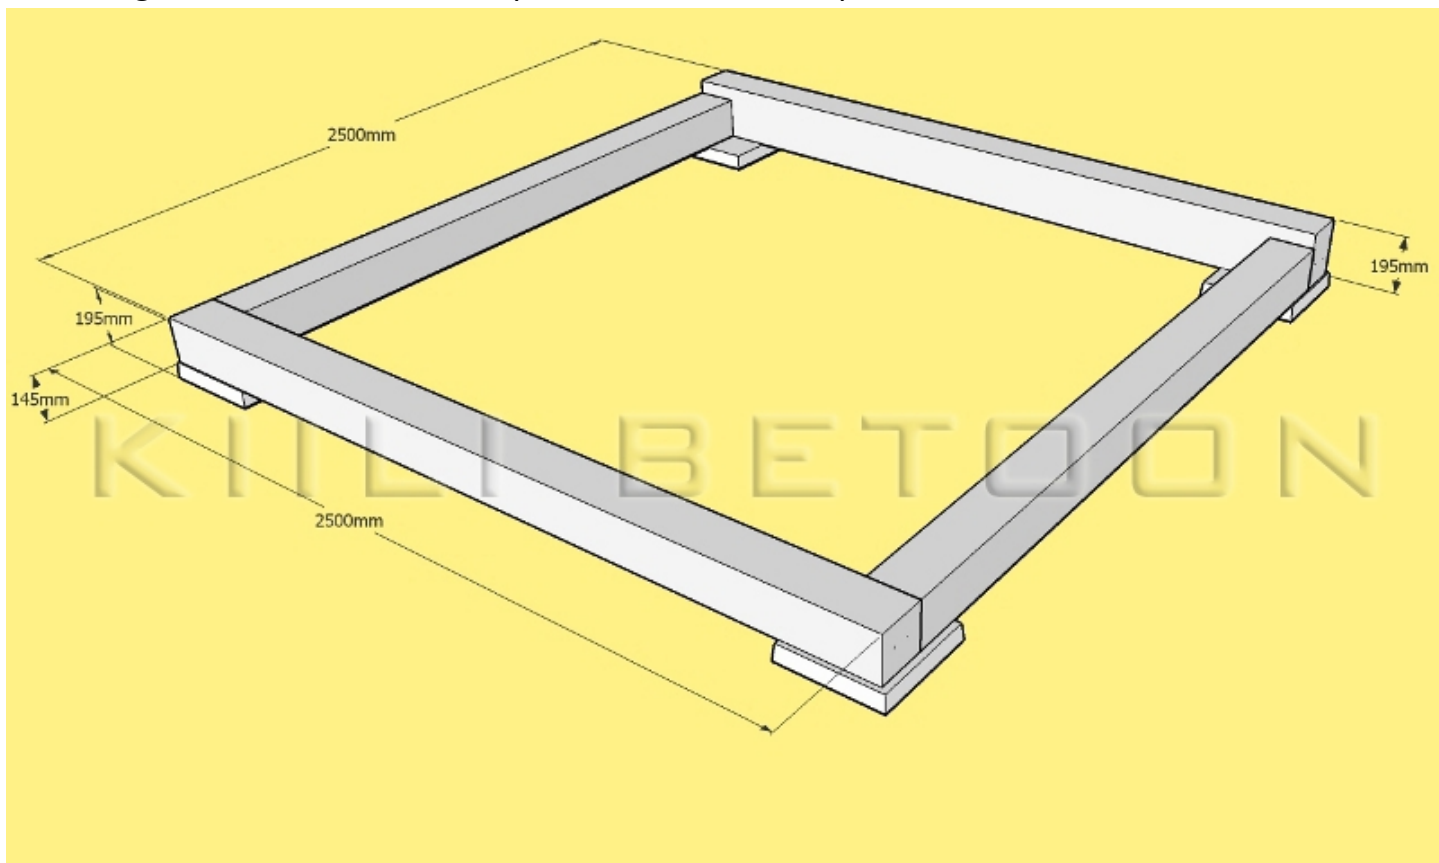

Burial ground border 2500 x 2500 mm, 2500 x 1250 mm

Cover slabs 1.2 (700 x 550 mm), 1.5 (510 x 510 mm)

CEMETERY PRODUCTS

Burial ground border 2500 x 2500 mm, 2500 x 1250 mm

Cover slabs 1.4.2 (400 x 400 mm), 1.6 (300 x 300 mm), 1.21 (1000 x 200 mm)

Planters 10.53 (300 x 300 x 120 mm)

Burial ground border 24.2 (2500 x 2500 mm) lihvitud, toon L101

CEMETERY PRODUCTS

Burial ground border 24.2 (2500 x 2500 mm)

CEMETERY PRODUCTS

Additional products:

Tombstone stand