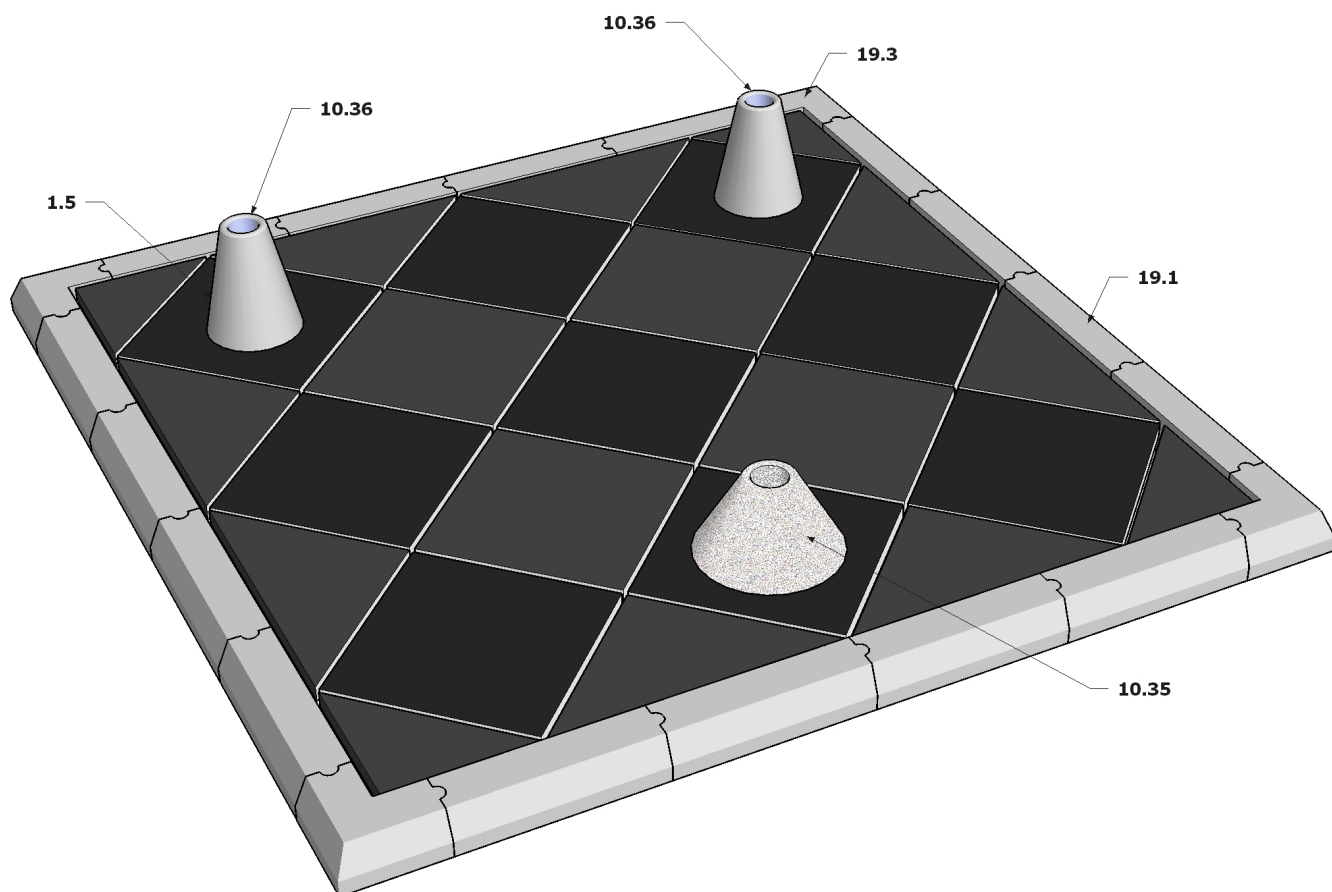

24.4.1

24.4.2

24.4.3

24.4.4

24.4.5

CEMETERY PRODUCTS

Burial ground border 2500 x 2500 mm, 2500 x 1250 mm

CEMETERY PRODUCTS

Burial ground border 2500 x 2500 mm, 2500 x 1250 mm

Cover slabs 1.2 (700 x 550 mm), 1.5 (510 x 510 mm)

CEMETERY PRODUCTS

Burial ground border 2500 x 2500 mm, 2500 x 1250 mm

Cover slabs 1.4.2 (400 x 400 mm), 1.6 (300 x 300 mm), 1.21 (1000 x 200 mm)

Planters 10.53 (300 x 300 x 120 mm)

Burial ground border 24.2 (2500 x 2500 mm) lihvitud, toon L101

CEMETERY PRODUCTS

Burial ground border 24.2 (2500 x 2500 mm)

CEMETERY PRODUCTS

Additional products:

Tombstone stand

24.1

Vases for cut flowers:

10.35

10.36

Planters:

10.53

10.54

10.55