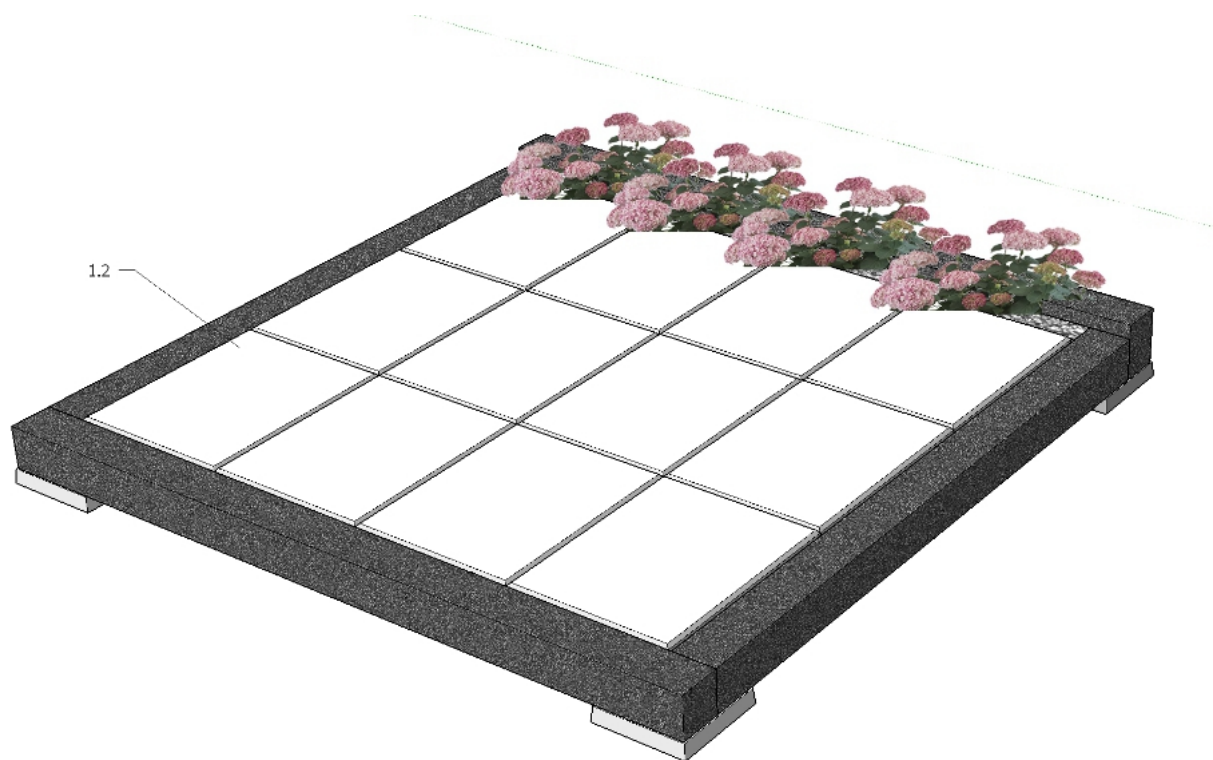

24.4.1

24.4.2

24.4.3

24.4.4

24.4.5

CEMETERY PRODUCTS

Burial ground border 2500 x 2500 mm, 2500 x 1250 mm

CEMETERY PRODUCTS

Burial ground border 2500 x 2500 mm, 2500 x 1250 mm

Cover slabs 1.2 (700 x 550 mm), 1.5 (510 x 510 mm)

CEMETERY PRODUCTS

Burial ground border 2500 x 2500 mm, 2500 x 1250 mm

Cover slabs 1.4.2 (400 x 400 mm), 1.6 (300 x 300 mm), 1.21 (1000 x 200 mm)