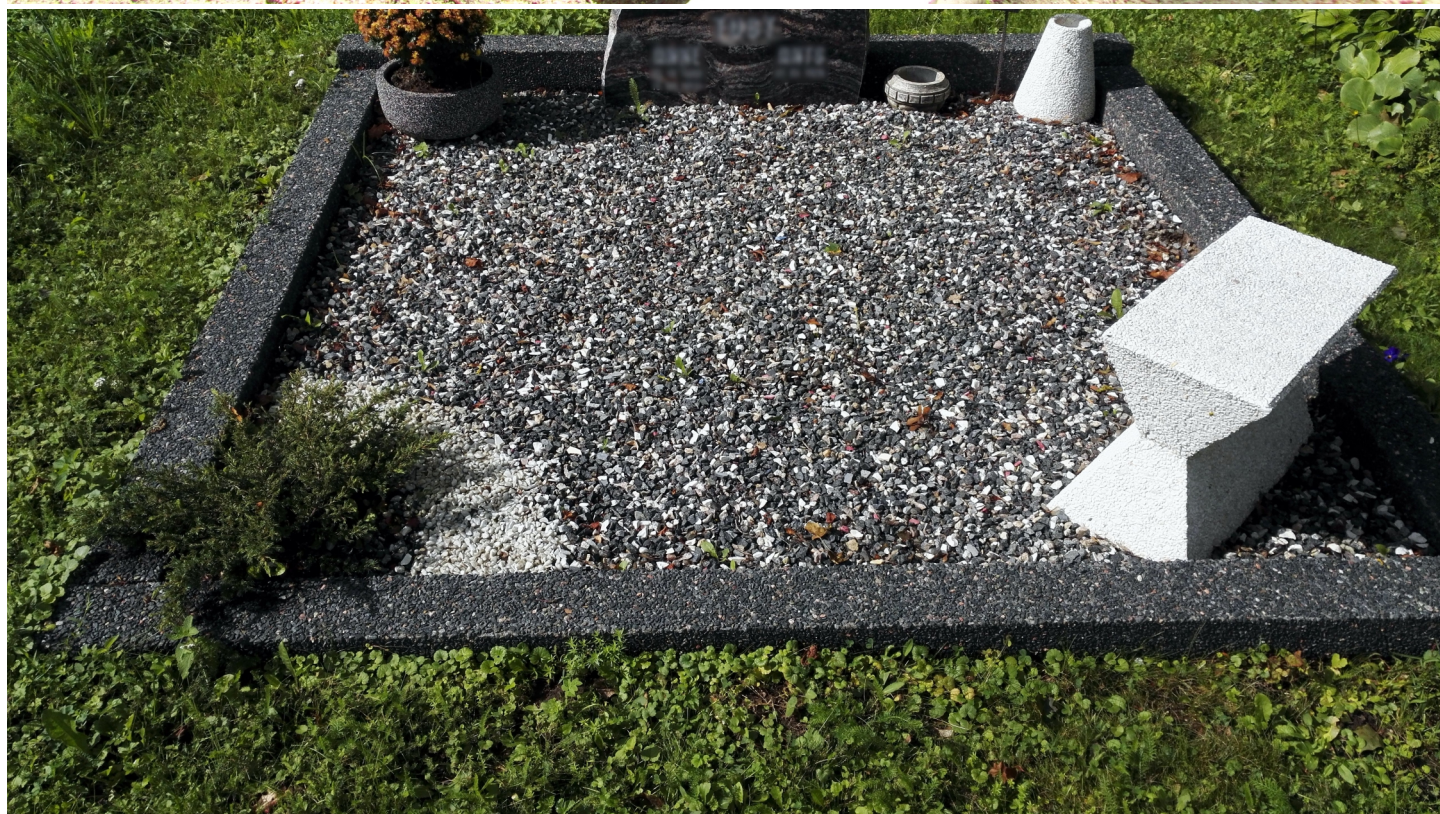

24.4.1

24.4.2

24.4.3

24.4.4

24.4.5

CEMETERY PRODUCTS

Burial ground border 2500 x 2500 mm, 2500 x 1250 mm

CEMETERY PRODUCTS

Burial ground border 2500 x 2500 mm, 2500 x 1250 mm

Cover slabs 1.2 (700 x 550 mm), 1.5 (510 x 510 mm)

CEMETERY PRODUCTS

Burial ground border 2500 x 2500 mm, 2500 x 1250 mm

Cover slabs 1.4.2 (400 x 400 mm), 1.6 (300 x 300 mm), 1.21 (1000 x 200 mm)