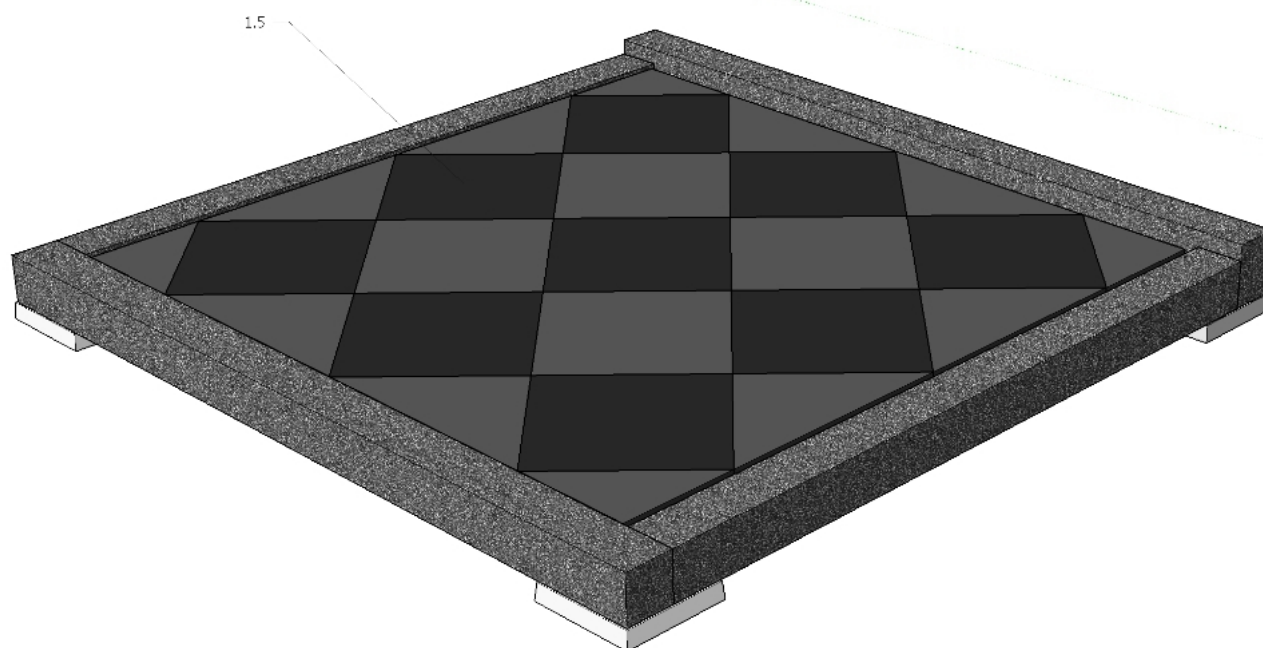

24.4.1

24.4.2

24.4.3

24.4.4

24.4.5

CEMETERY PRODUCTS

Burial ground border 2500 x 2500 mm, 2500 x 1250 mm

CEMETERY PRODUCTS

Burial ground border 2500 x 2500 mm, 2500 x 1250 mm

Cover slabs 1.2 (700 x 550 mm), 1.5 (510 x 510 mm)

CEMETERY PRODUCTS

Burial ground border 2500 x 2500 mm, 2500 x 1250 mm

Cover slabs 1.4.2 (400 x 400 mm), 1.6 (300 x 300 mm), 1.21 (1000 x 200 mm)